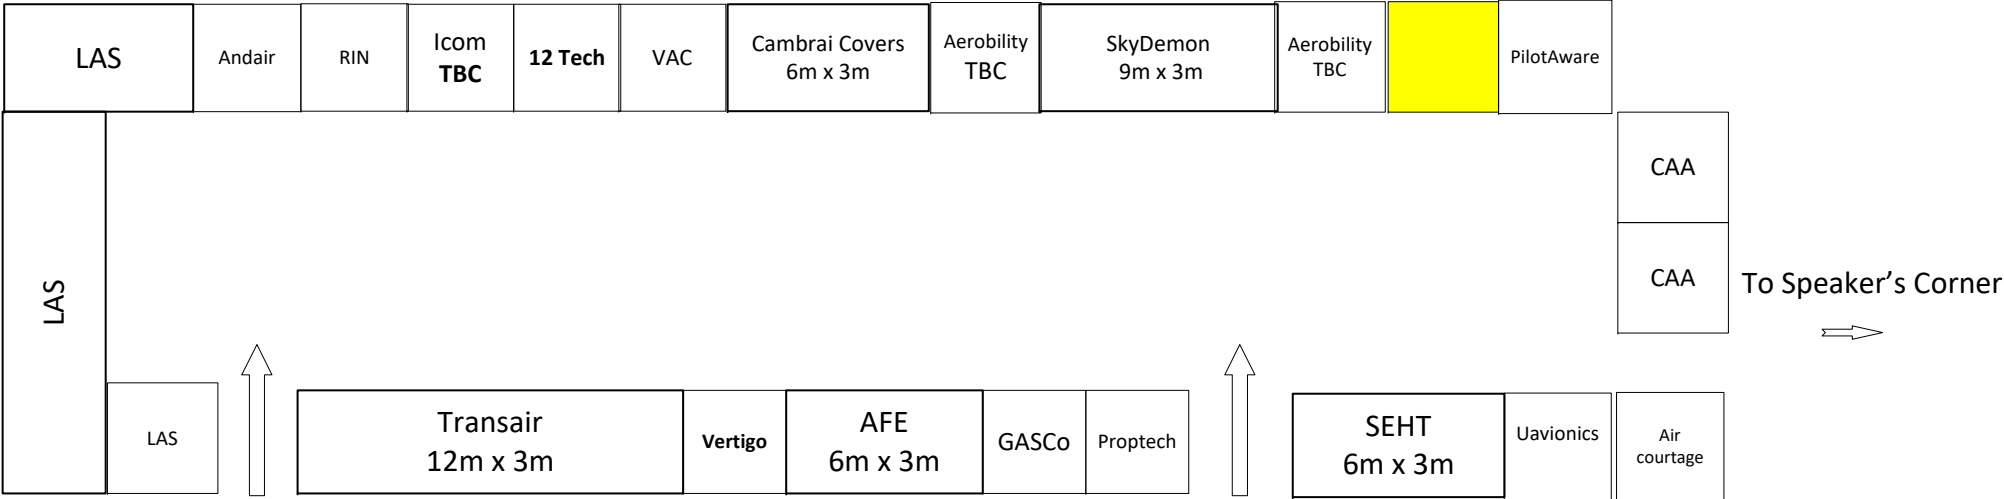

Popham 2023 – Marquee 51m x 15m
 3m x 3m plots
DRAFT

Available